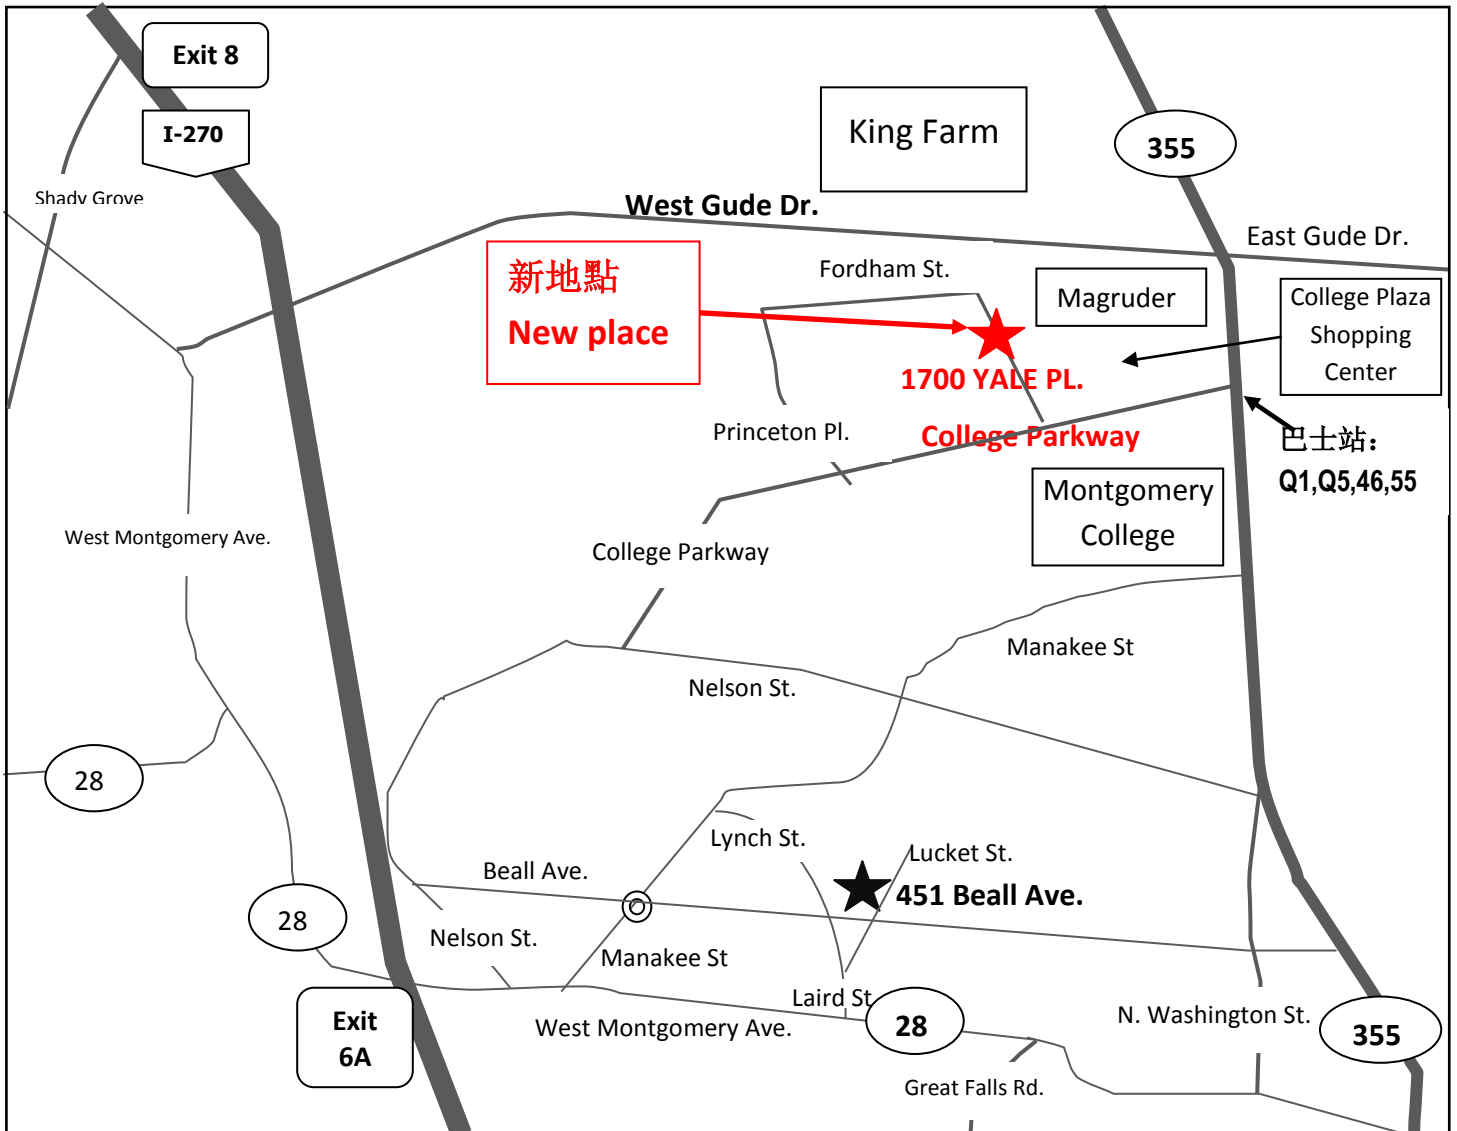

洛城基督福音教會聚會地點變更通知
Rockville Evangelical Mission New Meeting Place
1700 Yale Place Rockville, MD 20850

洛城基督福音教會從 **2012 年 2 月 3 日 (週五)** 開始將在 **College Gardens 小學** 聚會。所有主日聚會、週五聚會、以及福音佈道會都將在此小學舉行。College Gardens 小學地址：1700 Yale Place Rockville, MD 20850。聚會時間及程序將和以前相同。

Rockville Evangelical Mission church will begin to meet at **College Gardens Elementary School** starting **Friday, Feb 3rd, 2012**. All Sunday and Friday meetings and Evangelistic Meeting will be held at this place. Sunday's basketball practice will remain at Beall ES until the end of March. The address is: 1700 Yale Place Rockville, MD 20850. The meeting time and agenda will be the same as before.

請看下面地圖及背面駕車及巴士路線。Please see the other side for driving and bus directions.
如果需要接送，請與袁樹銘(Shine)姐妹(301-529-6632)聯係。