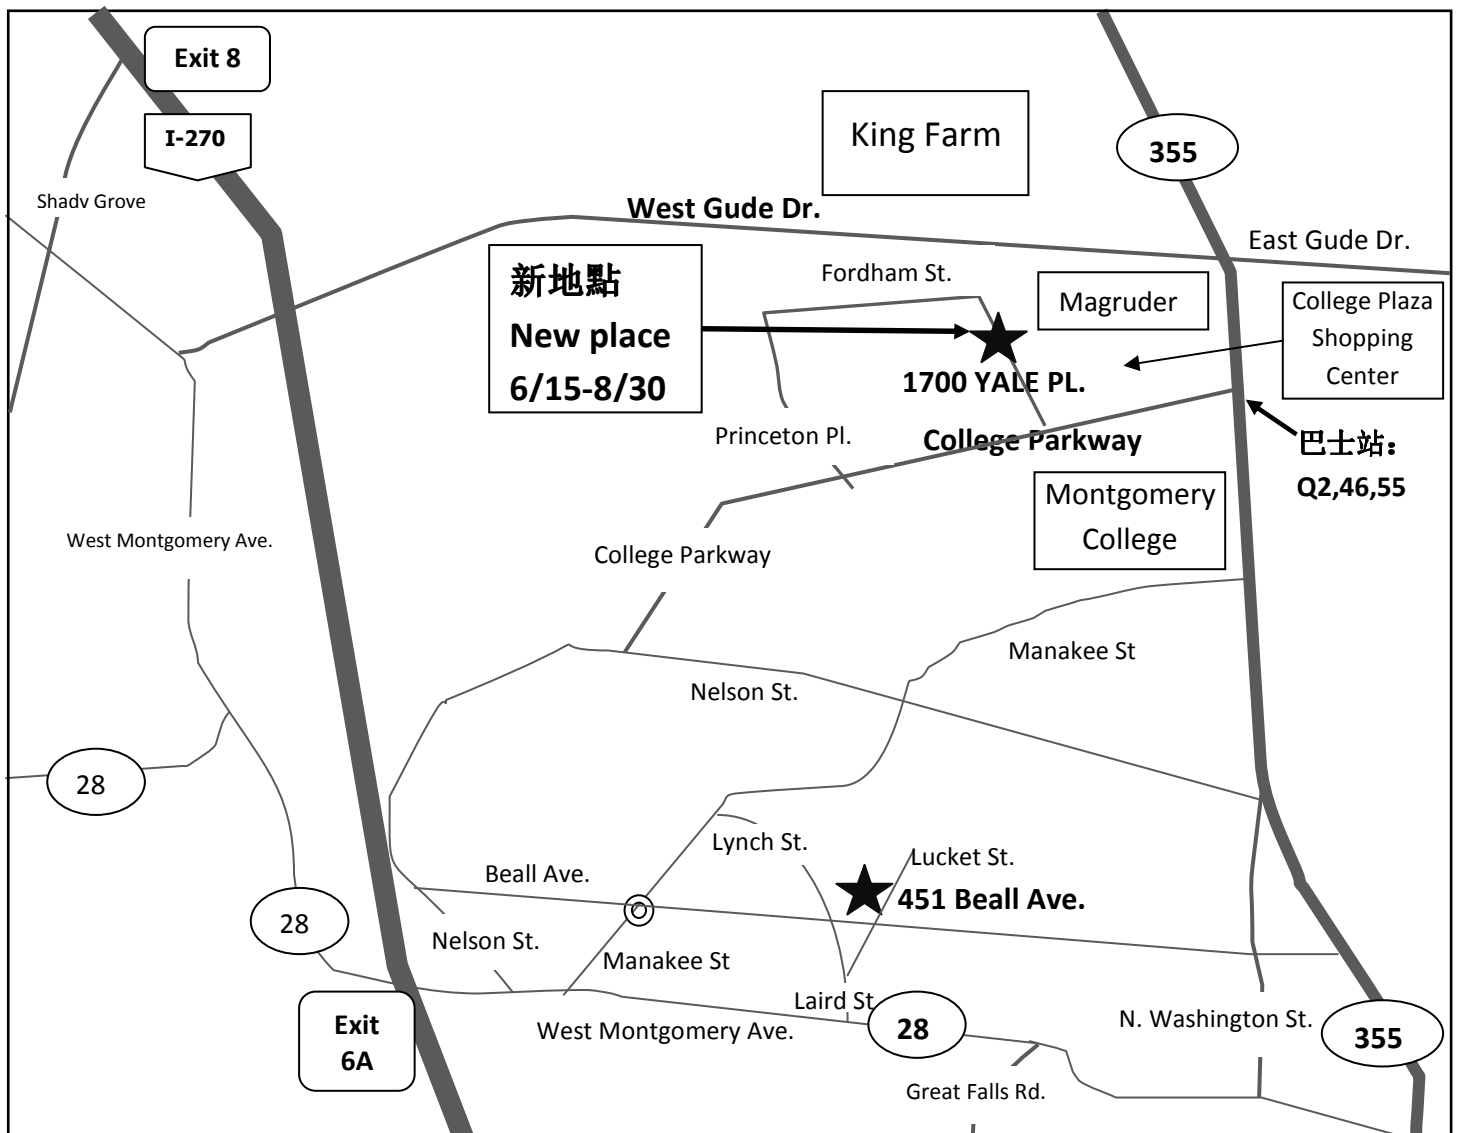

請看下面地圖及背面駕車及巴士路線。Please see the other side for driving and bus directions.

至 College Gardens 小學巴士路線:

- 乘坐 Q2 到 HUNGERFORD DR & COLLEGE PW 站下車，或乘坐 55，46 到 Montgomery College 站下車。
- 沿 COLLEGE PARKWAY 往裏走，至 YALE PLACE 右轉，小學在路左面。

從北面(From north):

- Take exit 8 to merge right onto Shady Grove Rd
- Turn left at Key W Ave/MD-28/W Montgomery Ave, continue to follow MD-28/W Montgomery Ave
- Turn left at West Gude Dr
- Turn right at Frederick Rd/MD-355
- Turn right at College Pkwy
- Turn right at Yale Pl

從南面(From south):

- Take exit 6A for W Montgomery Ave/MD-28 toward Rockville
- Merge onto Nelson St (signs for Nelson St)
- Turn left at College Pkwy
- Turn left at Yale Pl

從西面(From west):

- Take MD-28/W Montgomery Ave
- Turn left at West Gude Dr
- Turn right at Frederick Rd/MD-355
- Turn right at College Pkwy
- Turn right at Yale Pl

從東面(From east):

- Take MD-355 toward Gaithersburg
- Turn left at College Pkwy
- Turn right at Yale Pl